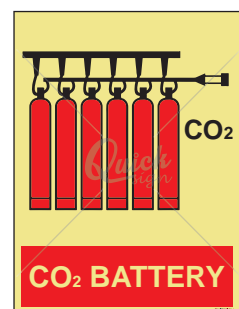

Item code	Material	Width x Height (mm)
IMO 090	Photoluminescent Sticker 1mm HIPS (Indoor) 3mm ACP (Outdoor)	300 x 400 400 x 600