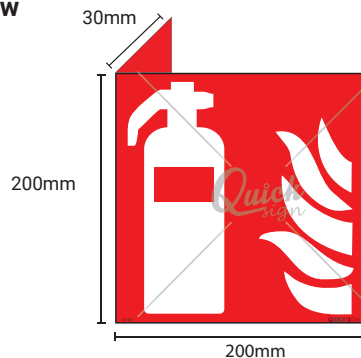

**DOOR
A**

**DOOR
B**

**2D
SIGNS**

2D Standard Size

Open View

Final View

Option of Accesories:
(A) Double sided tape

(B) Drill holes