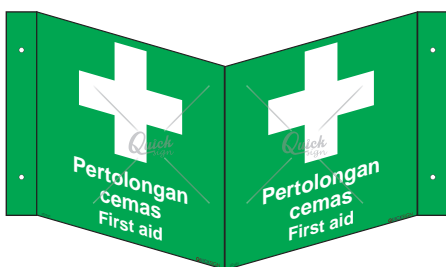

Item code	Type	Width x Height (mm)
3D 031	2mm Green Acrylic 2mm Green Acrylic + Photoluminescent Sticker	320 x 200