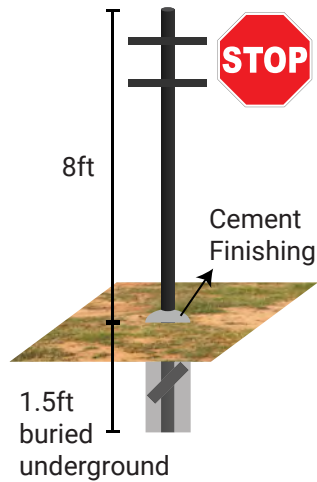

For Ground Surface