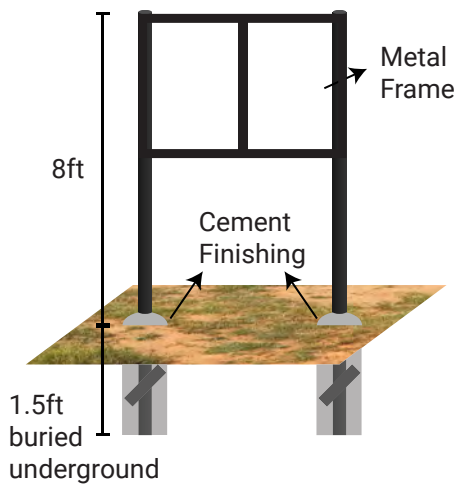

For Ground Surface