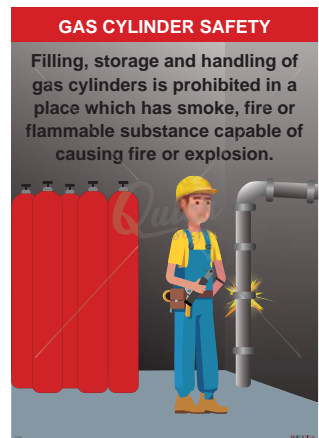

Item code	Material	Width x Height (mm)
P 015	Synthetic Paper	297 x 420