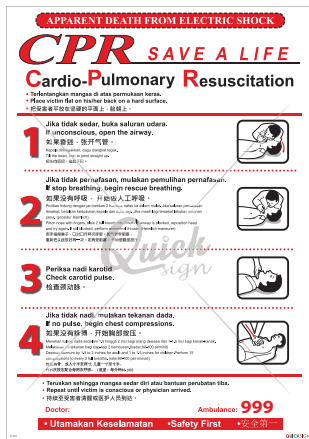

Item code	Material	Width x Height (mm)
P 043	Synthetic Paper	297 x 420