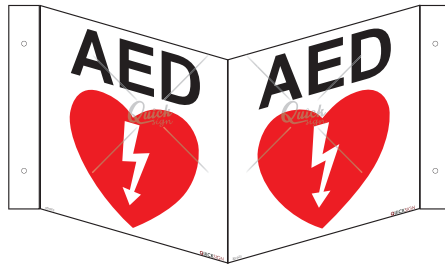

Item code	Type	Width x Height (mm)
3D 023	2mm White Acrylic 2mm White Acrylic + Photoluminescent Sticker	320 x 200