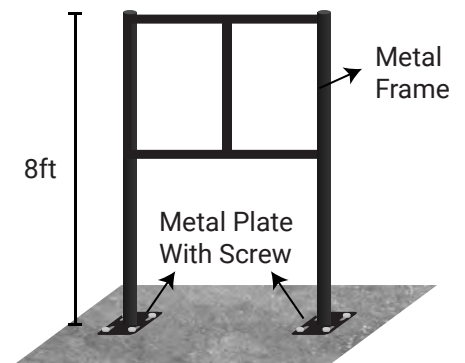

For Cement Surface