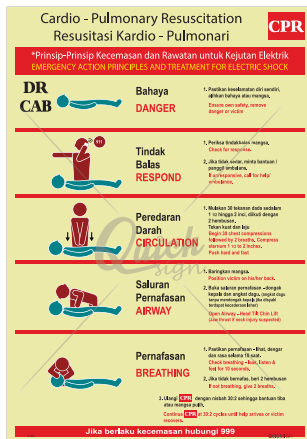

Item code	Material	Width x Height (mm)
P 052	Synthetic Paper	297 x 420

Item code	Material	Width x Height (mm)
P 053	Synthetic Paper	297 x 420

Item code	Material	Width x Height (mm)
AED-POSTER	Synthetic Paper	297 x 420

Item code	Material	Width x Height (mm)
P 054	Synthetic Paper	850 x 420

Item code	Material	Width x Height (mm)
P 055	Synthetic Paper	420 x 297

Item code	Material	Width x Height (mm)
P 056	Synthetic Paper	297 x 420

Item code	Material	Width x Height (mm)
P 057	Synthetic Paper	297 x 420