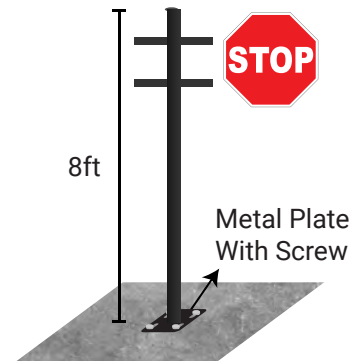

For Cement Surface