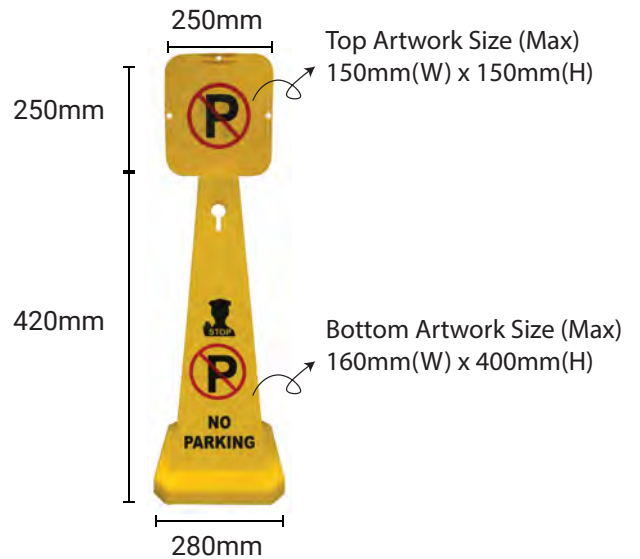

4 Sided Floor Sign

- Alerts co-workers and visitors alike to proceed carefully
- Message can be customize and printed on all four sides
- High visibility for up to 40 feet
- Stackable for easy transport and storage
- Lightweight and durable
- Custom design available (TSPCB-00)