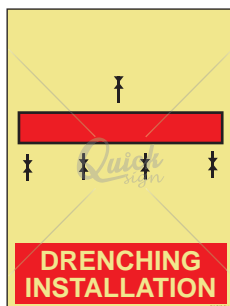

Item code	Material	Width x Height (mm)
IMO 052	Photoluminescent Sticker 1mm HIPS (Indoor) 3mm ACP (Outdoor)	300 x 400 400 x 600