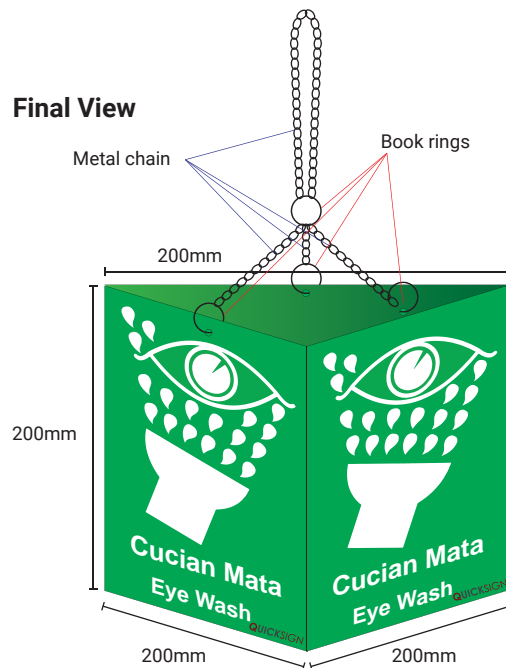

Final View

Item code	Type	Width x Height (mm)
3D 079	2mm Green Acrylic 2mm Green Acrylic + Photoluminescent Sticker	200 x 200