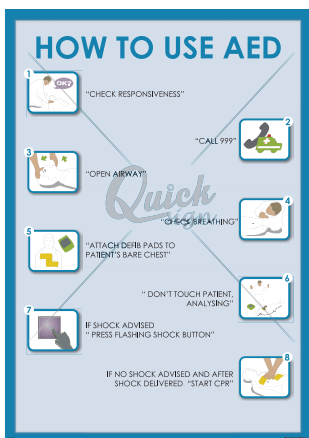

Item code	Material	Width x Height (mm)
P 031	Synthetic Paper	297 x 420