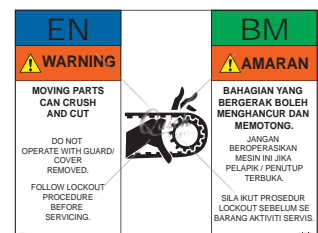

Item code	Material	Width x Height (mm)
HW 096	Self Adhesive Sticker 1mm HIPS (Indoor) 3mm ACP (Outdoor)	400 x 300 600 x 400