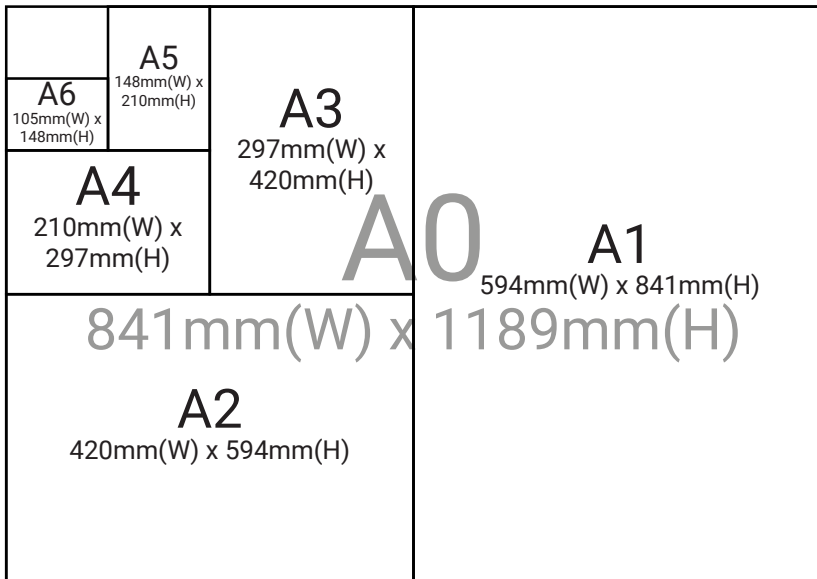

Office Signs in 2D or 3D

2D Sign

3D Sign

Option of Accesories:
(A) Double sided tape
(B) Drill holes to hang on wall

**SAFETY
POSTER**

International Paper Sizes

The A series paper sizes, as per the ISO 216 standard, are presented in both millimeters and inches in the table located beneath the diagram (with centimeter measurements obtained by dividing the millimeter value by 10). On the bottom left, the A Series paper size chart visually illustrates the relationships between sizes, illustrating that A5 is half the size of A4 paper, and A2 is half the size of A1 paper.