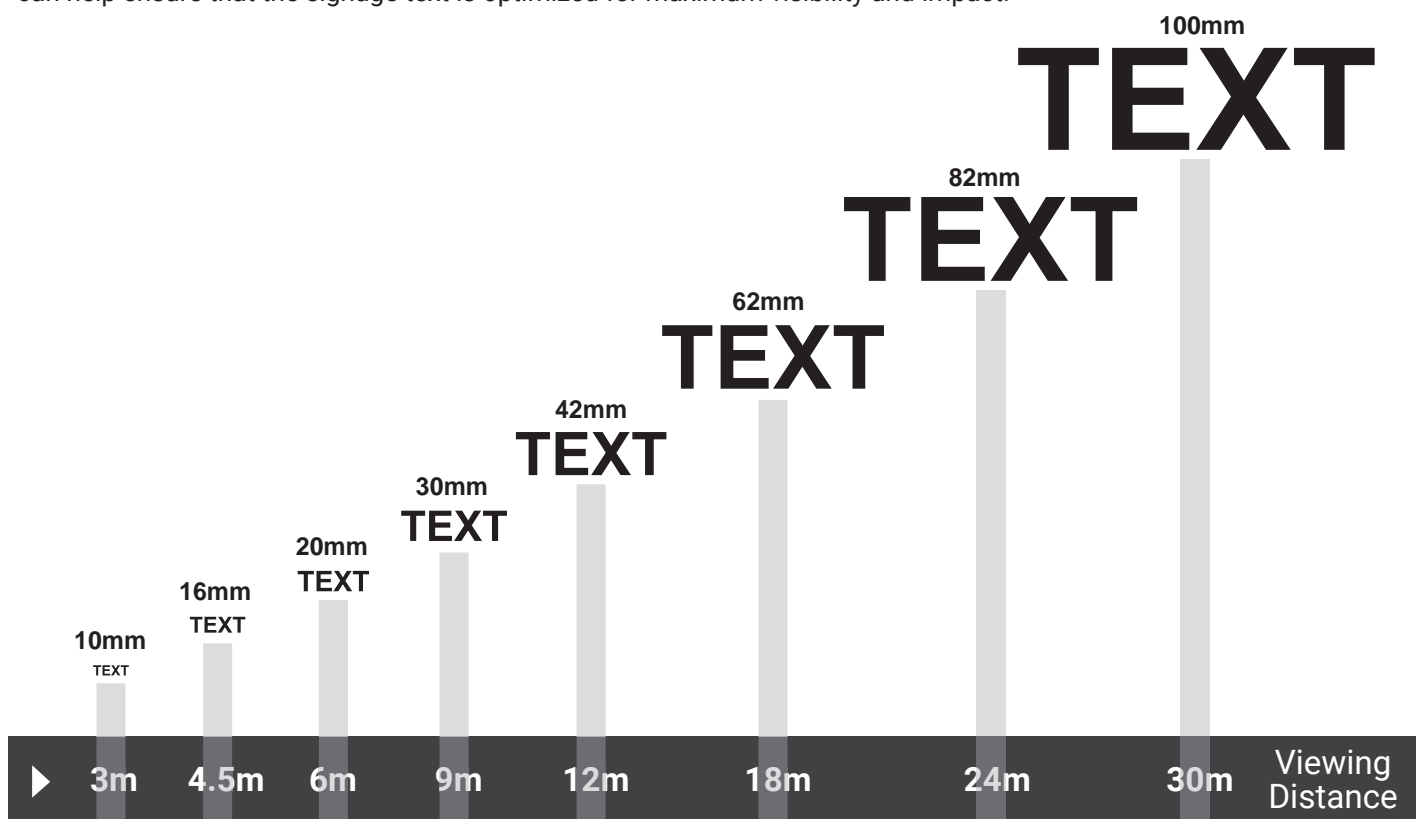

A **RED** oblong or square with white symbol.

Meaning: Type of fire fighting equipment / location of fire fighting equipment.

Purpose: To describe the location of fire fighting equipment

Viewing Distance

The main factor for a good visibility of a safety sign is the size of the sign in proportion to the distance it is viewed from.

Sizes in millimeter (mm)

*Under favourable condition such as a well-lighted and visible area, and that text can be read without any obstruction.

Signage materials can be broadly categorized into two types: rigid and flexible. The choice between rigid and flexible materials depends on factors such as intended use, location, and aesthetic preferences, allowing for tailored selections that balance durability and adaptability in signage applications.