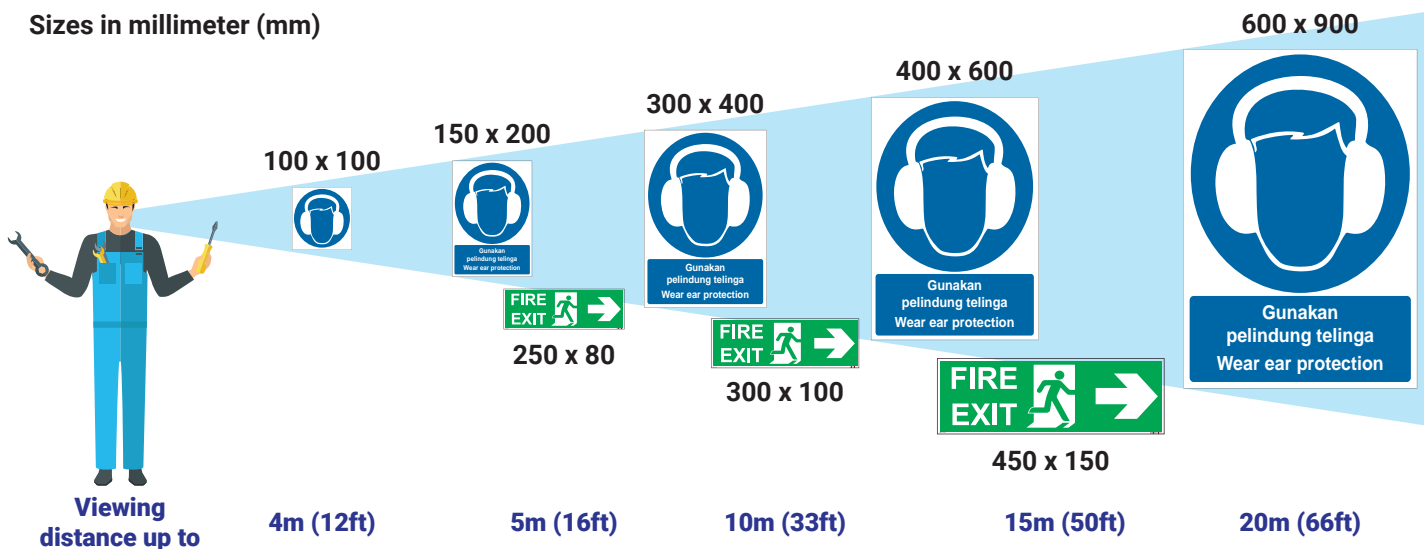

A **RED** oblong or square with white symbol.

Meaning: Type of fire fighting equipment / location of fire fighting equipment.

Purpose: To describe the location of fire fighting equipment

Viewing Distance

The main factor for a good visibility of a safety sign is the size of the sign in proportion to the distance it is viewed from.

Sizes in millimeter (mm)

*Under favourable condition such as a well-lighted and visible area, and that text can be read without any obstruction.