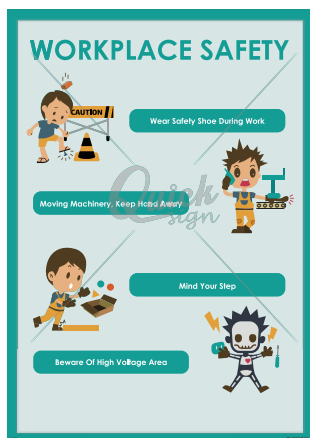

Item code	Material	Width x Height (mm)
P 032	Synthetic Paper	297 x 420