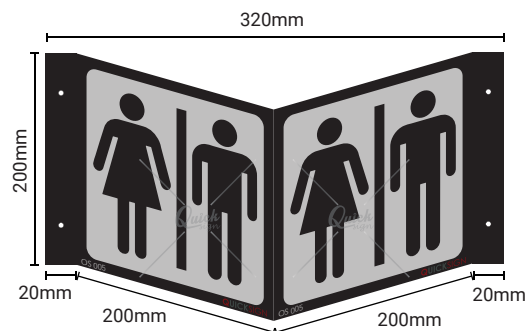

Office Signs in 2D or 3D

2D Sign

3D Sign

Option of Accesories:
(A) Double sided tape
(B) Drill holes to hang on wall

**SAFETY
POSTER**

International Paper Sizes

The A series paper sizes, as per the ISO 216 standard, are presented in both millimeters and inches in the table located beneath the diagram (with centimeter measurements obtained by dividing the millimeter value by 10). On the bottom left, the A Series paper size chart visually illustrates the relationships between sizes, illustrating that A5 is half the size of A4 paper, and A2 is half the size of A1 paper.