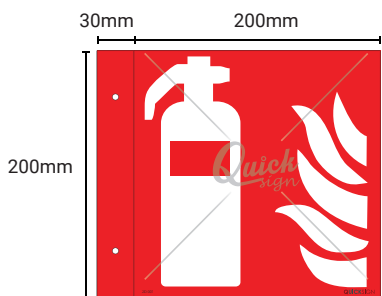

**DOOR
A**

**DOOR
B**

**2D
SIGNS**

2D Standard Size

Open View

Final View

Option of Accesories:
(A) Double sided tape

(B) Drill holes