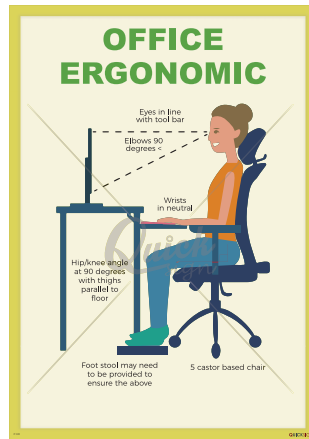

Item code	Material	Width x Height (mm)
P 035	Synthetic Paper	297 x 420