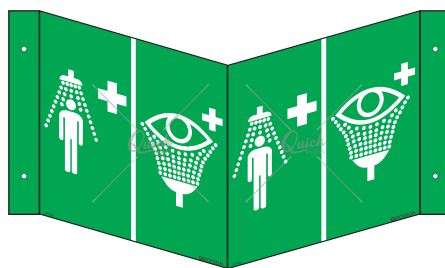

Item code	Type	Width x Height (mm)
3D 026	2mm Green Acrylic 2mm Green Acrylic + Photoluminescent Sticker	320 x 200