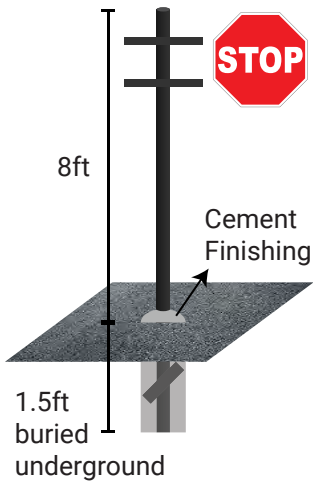

Road Signs With Pole

Metal Pole (Single)

- For one signage with MAXIMUM 900mm(W) x 900mm(H)
- For two signage with one pole, flat bar will be added on

For Tar Surface