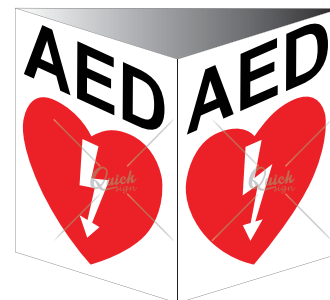

Item code	Type	Width x Height (mm)
3D 084	2mm White Acrylic 2mm White Acrylic + Photoluminescent Sticker	200 x 200