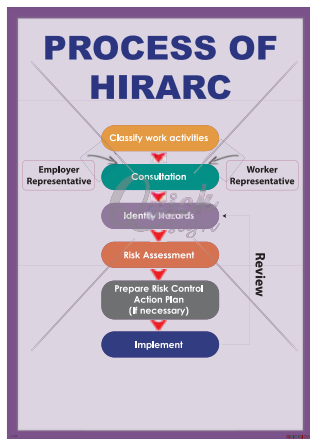

Item code	Material	Width x Height (mm)
P 029	Synthetic Paper	297 x 420