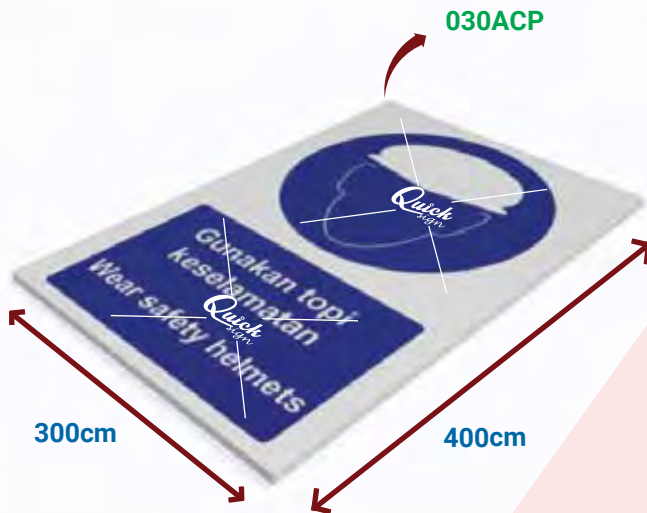

ORDERING GUIDE

We manufacture signage & labels which are highly customisable. You can select the messages you need with the material, sizes and languages that you prefer. It is as easy as that. Simply refer to the option table below:

Steps For Choosing Your Ideal Signage

1. Machine → LX

2. Material → 030ACP

3. Size/Dimension → A

Refer The Tables To Get The Complete Item Code

ITEM CODE:

Machine + Material + Size

LX030ACP-A

1. MACHINE

Machine	Code	Machine	Code
Latex Summa Cutting	LX SM	Laser Cutting Digital Printing	LS DP

2. MATERIAL

Material	Code	Material	Code
3M Transparent Sticker	3MTPR	0.5mm HIPS	005HIPS
3M White Sticker	3MSTK	3mm ACP	030ACP
3M 610 reflective	3M610	1.5mm Clear Acrylic	015CLRACR
3M HIP reflective	3MHIP	2mm Clear Acrylic	020CLRACR
Photoluminescent Sticker	PLSTK	3mm Clear Acrylic	030CLRACR
Heat Transfer	HT	2mm White Acrylic	020WHTACR
Synthetics Paper	SYNPP	3mm White Acrylic	030WHTACR
Tarpaulin (not need with range)	TAR	2mm Red Acrylic	020REDACR
Canvas (not need with range)	CVS	2mm Green Acrylic	020GRNACR
Sandblast Sticker	SBLST	2mm Blue Acrylic	020BLUACR
Ritrama Sticker	RITSTK	2mm Yellow Acrylic	020YLWACR
Matt Wallpaper	WPAPER	3mm Black Acrylic	030BLKACR
Tinted black Sticker	TBLKSTK	3mm Fluorescent Tinted Orange Acrylic	030FLTORNACR
3M 610 + 3mm ACP	3M610030ACP	3mm Tinted Black Acrylic	030TBLKACR
3M HIP + 3mm ACP	3MHIP030ACP	1mm Aluminium Plate	010ALUPLT
0.36mm GI Sheet	004GI	1.5mm Aluminium Plate	015ALUPLT
1mm Stainless Steel Plate	010SUSPLT	3mm Aluminium Plate	030ALUPLT
70gsm Simili Paper	70GSP	Mirrorkote MP (Gloss) Sticker	MPSTK
128gsm Art Paper	128GAP	PP White (Gloss) Sticker	PPWHTSTK

3. SIZE

Code	Size (sqft)	Code	Size (sqft)	Code	Size (sqft)
A	0.001 - 0.2	F	1.001 - 1.5	K	6.001 - 8
B	0.201 - 0.4	G	1.501 - 2	L	8.001 - 12
C	0.401 - 0.6	H	2.001 - 3	M	12.001 - 24
D	0.601 - 0.8	I	3.001 - 4	N	24.001 - 36
E	0.801 - 1	J	4.004 - 6