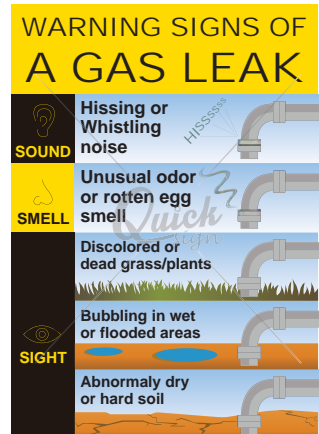

Item code	Material	Width x Height (mm)
P 012	Synthetic Paper	297 x 420