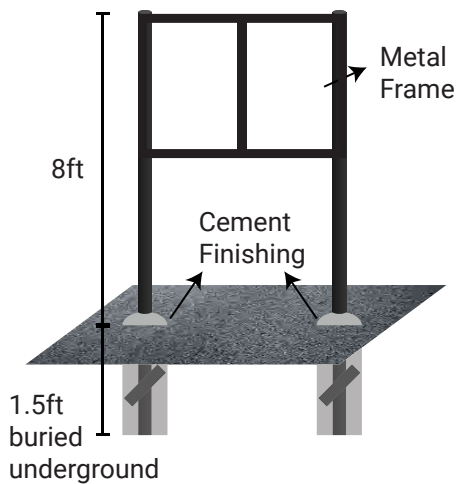

For Tar Surface