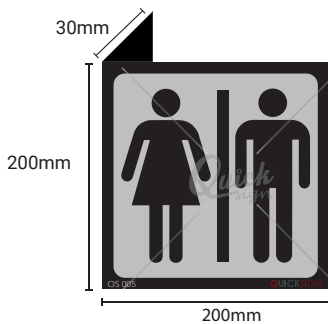

Office Signs in 2D or 3D

2D Sign

3D Sign

Option of Accesories:
(A) Double sided tape
(B) Drill holes to hang on wall

**SAFETY
POSTER**

International Paper Sizes

The A series paper sizes, as per the ISO 216 standard, are presented in both millimeters and inches in the table located beneath the diagram (with centimeter measurements obtained by dividing the millimeter value by 10). On the bottom left, the A Series paper size chart visually illustrates the relationships between sizes, illustrating that A5 is half the size of A4 paper, and A2 is half the size of A1 paper.