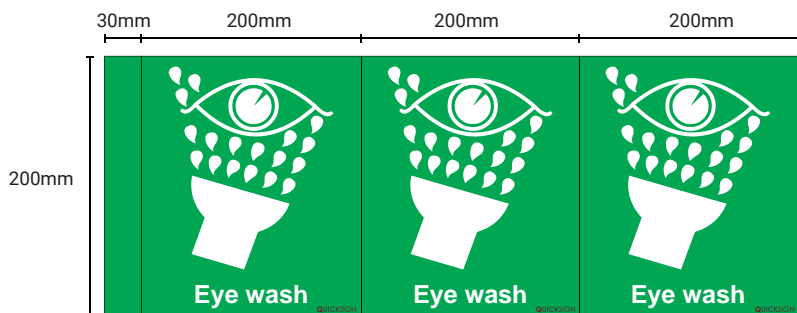

3D Standard Size with 3 Sided Printed

Suitable for hanging on ceiling for better sign view from different place

Accessories Needed:

- (A) Book rings
- (B) Metal chain

Open View