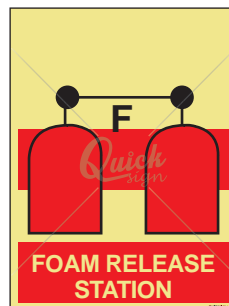

Item code	Material	Width x Height (mm)
IMO 038	Photoluminescent Sticker 1mm HIPS (Indoor) 3mm ACP (Outdoor)	300 x 400 400 x 600