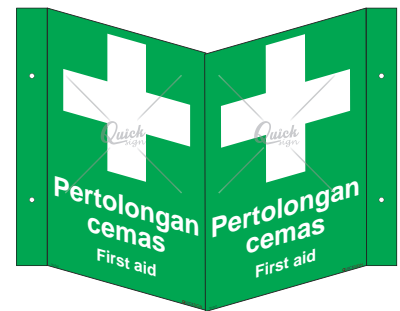

Item code	Type	Width x Height (mm)
3D 063	2mm Green Acrylic 2mm Green Acrylic + Photoluminescent Sticker	420 x 300